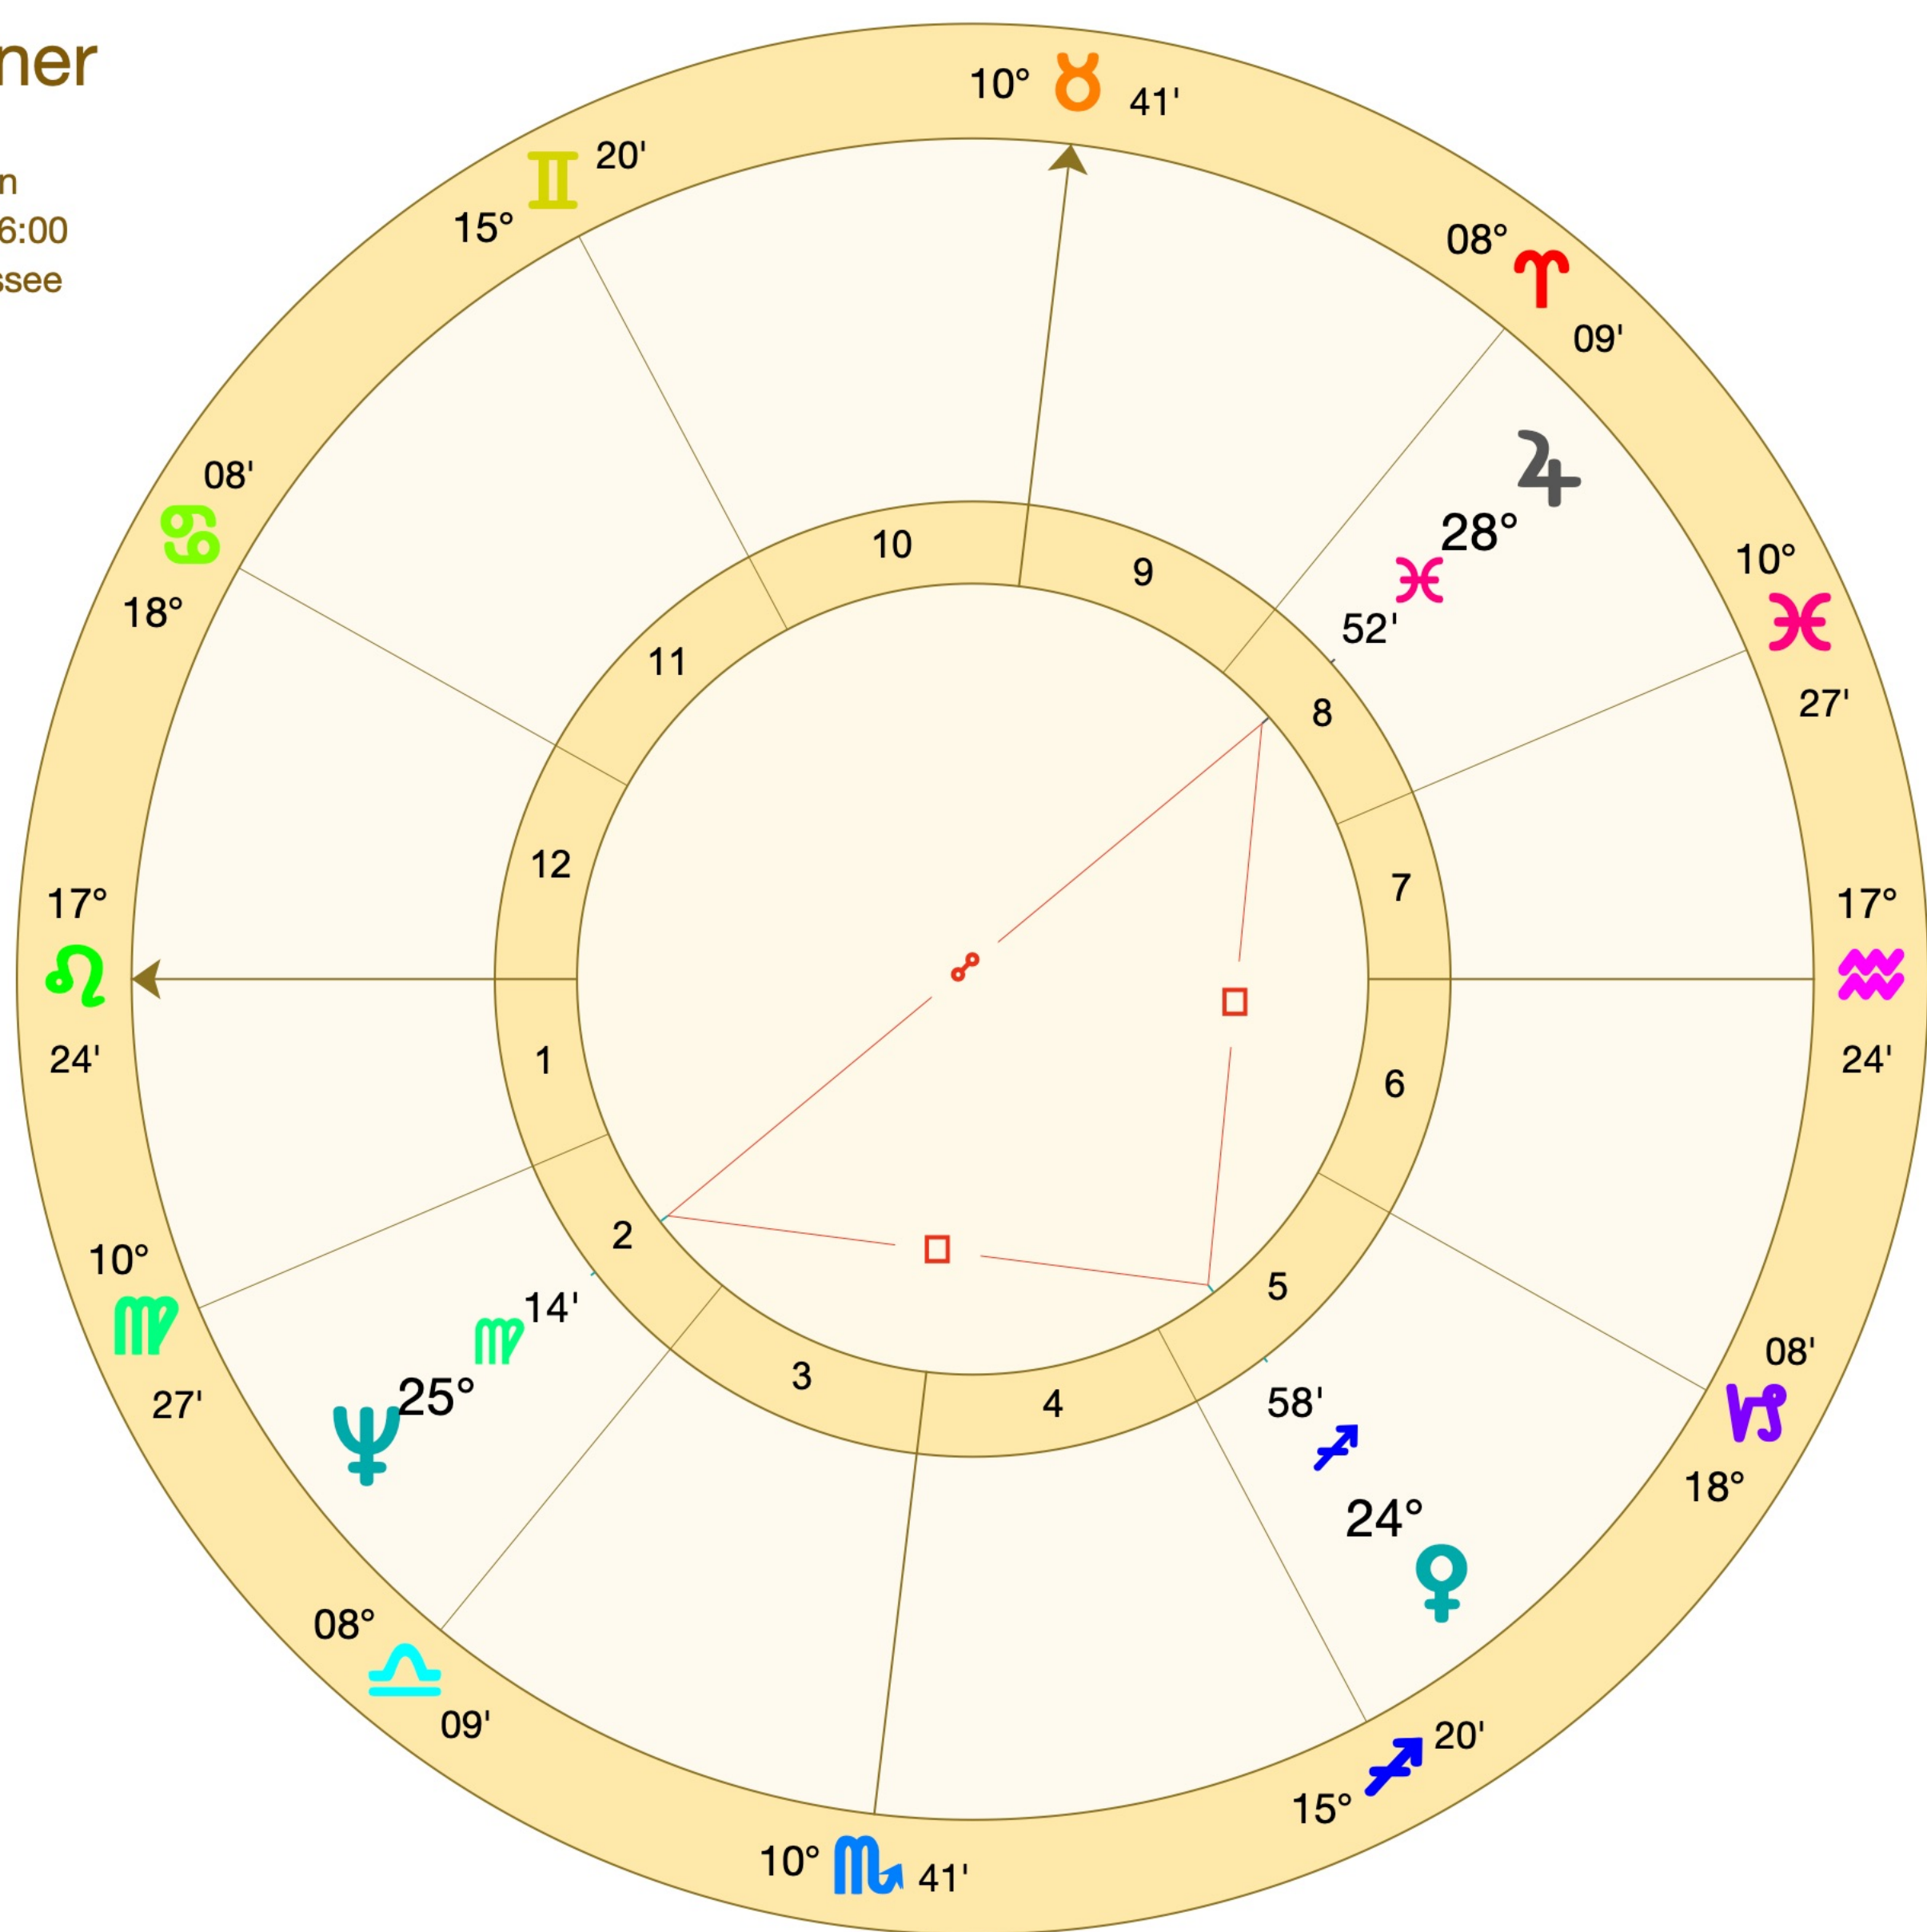

Tina Turner

Female

Nov 26 1939, Sun

10:10 PM CST +6:00

Nutbush, Tennessee

Geocentric

Tropical

Placidus

Placidus

2

Tina Turner

Female

Nov 26 1939, Sun

10:10 PM CST +6:00

Nutbush, Tennessee

Geocentric

Geocentric

Tropical

Placidus

4

Tina Turner

Female

Nov 26 1939, Sun

10:10 PM CST +6:00

Nutbush, Tennessee

Geocentric

Tropical

Placidus

5

Tina Turner

Female

Nov 26 1939, Sun