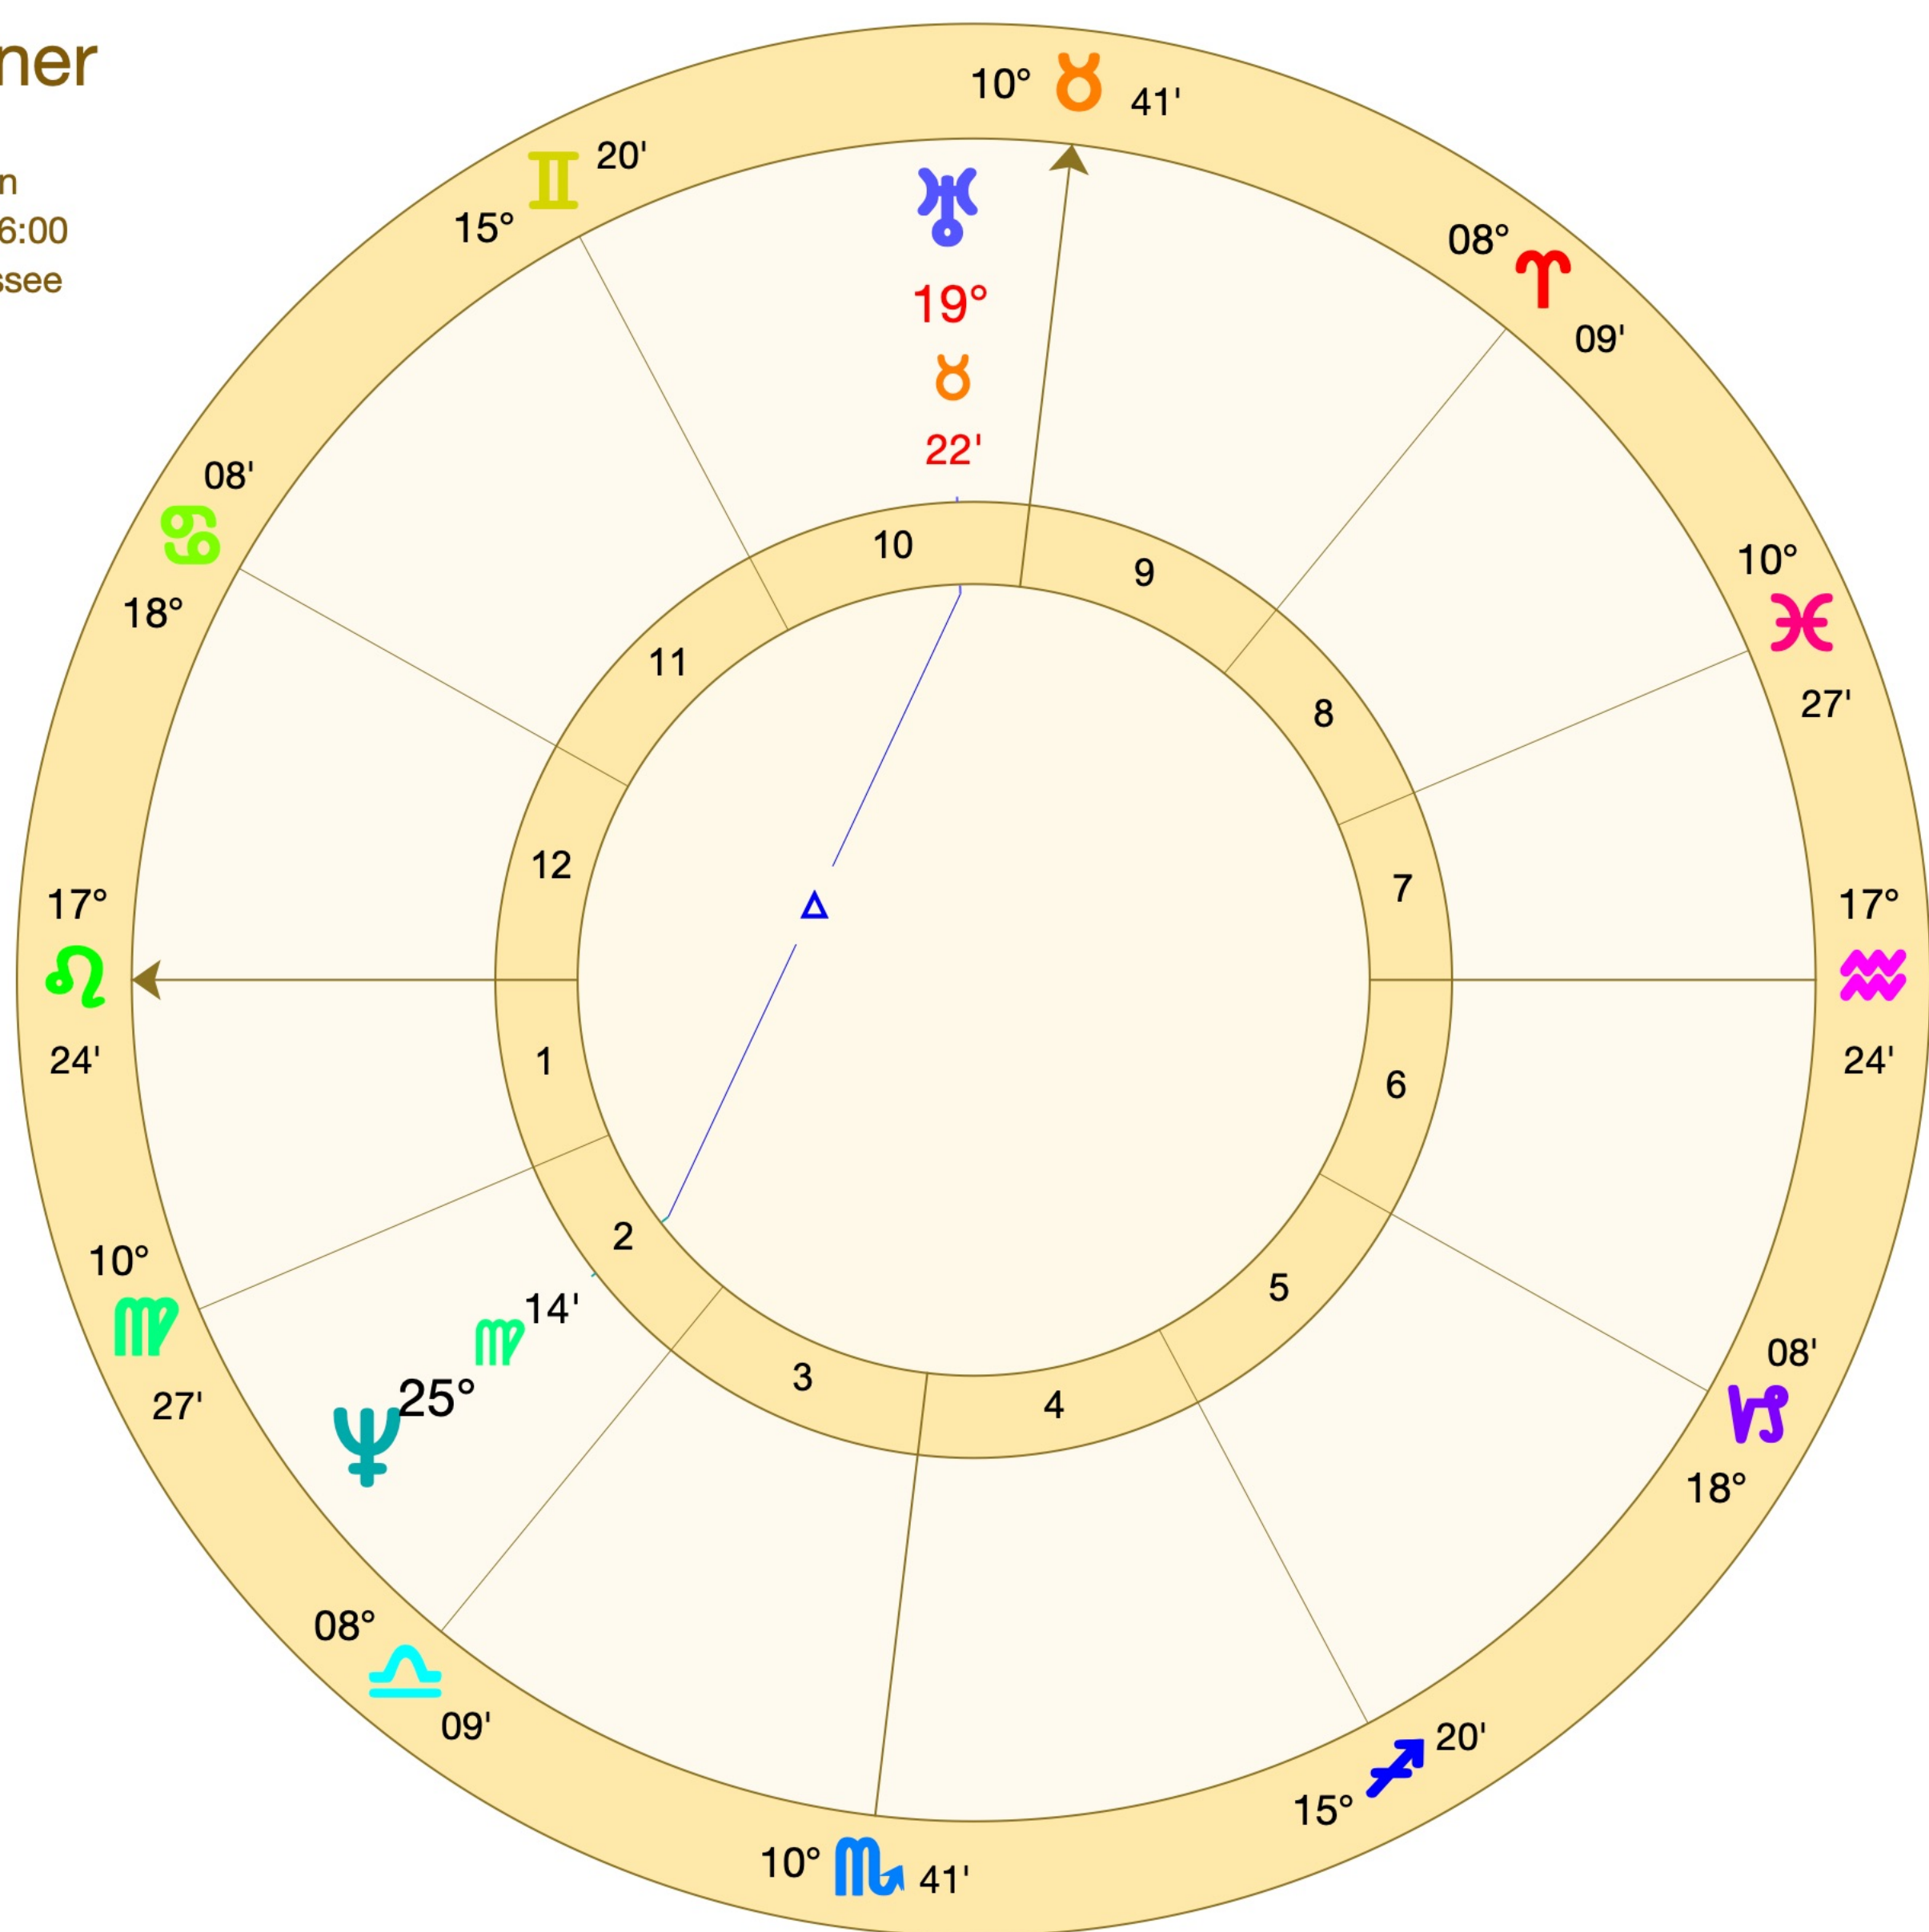

Tina Turner

Female

Nov 26 1939, Sun

10:10 PM CST +6:00

Nutbush, Tennessee

Geocentric

Tropical

Placidus

Placidus

2

Tina Turner

Female

Nov 26 1939, Sun

10:10 PM CST +6:00

Nutbush, Tennessee

Geocentric

Tropical

Placidus

3

Tina Turner

Female

Nov 26 1939, Sun

10:10 PM CST +6:00

Nutbush, Tennessee

Geocentric

Tropical

Placidus

4

Tina Turner

Female

Nov 26 1939, Sun

10:10 PM CST +6:00