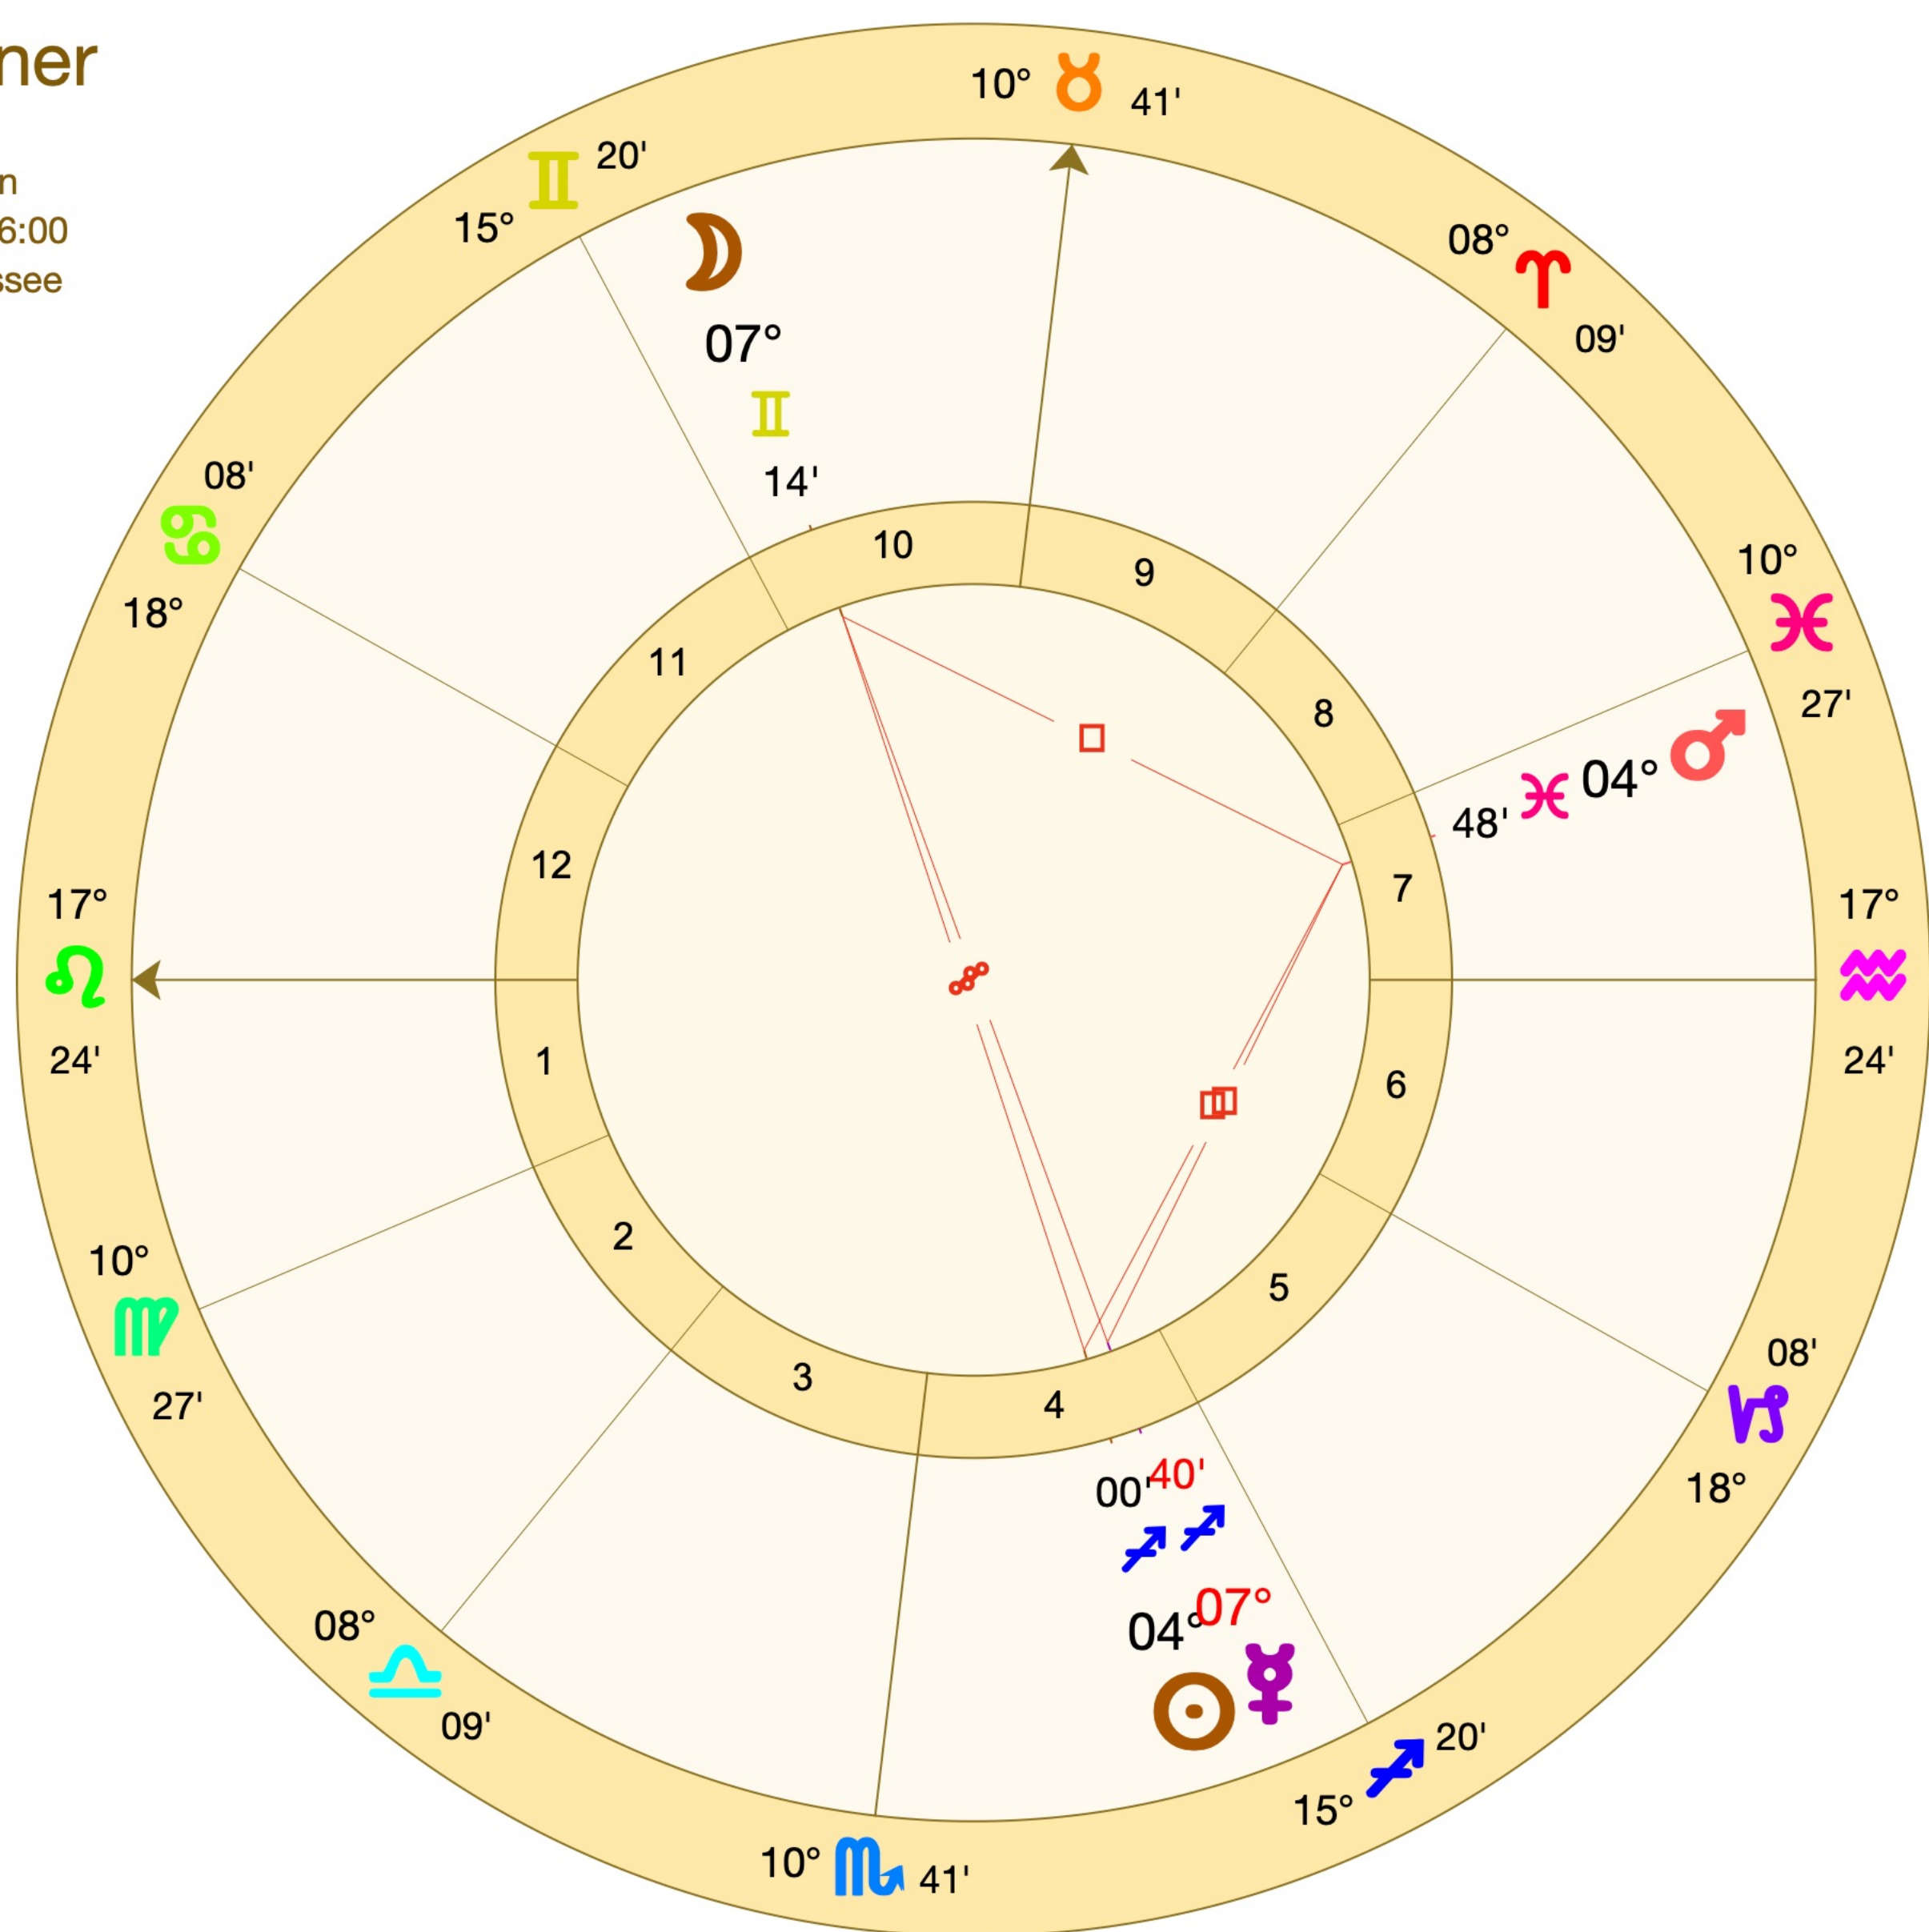

Tina Turner

Female

Nov 26 1939, Sun

10:10 PM CST +6:00

Nutbush, Tennessee

Geocentric

Tropical

Placidus

1

Tina Turner

Female

Nov 26 1939, Sun

10:10 PM CST +6:00

Nutbush, Tennessee

Geocentric

Tropical

Placidus

2

Tina Turner

Female

Nov 26 1939, Sun

10:10 PM CST +6:00

Nutbush, Tennessee

Geocentric

Tropical

Placidus

3

Tina Turner

Female

Nov 26 1939, Sun

10:10 PM CST +6:00

Nutbush, Tennessee