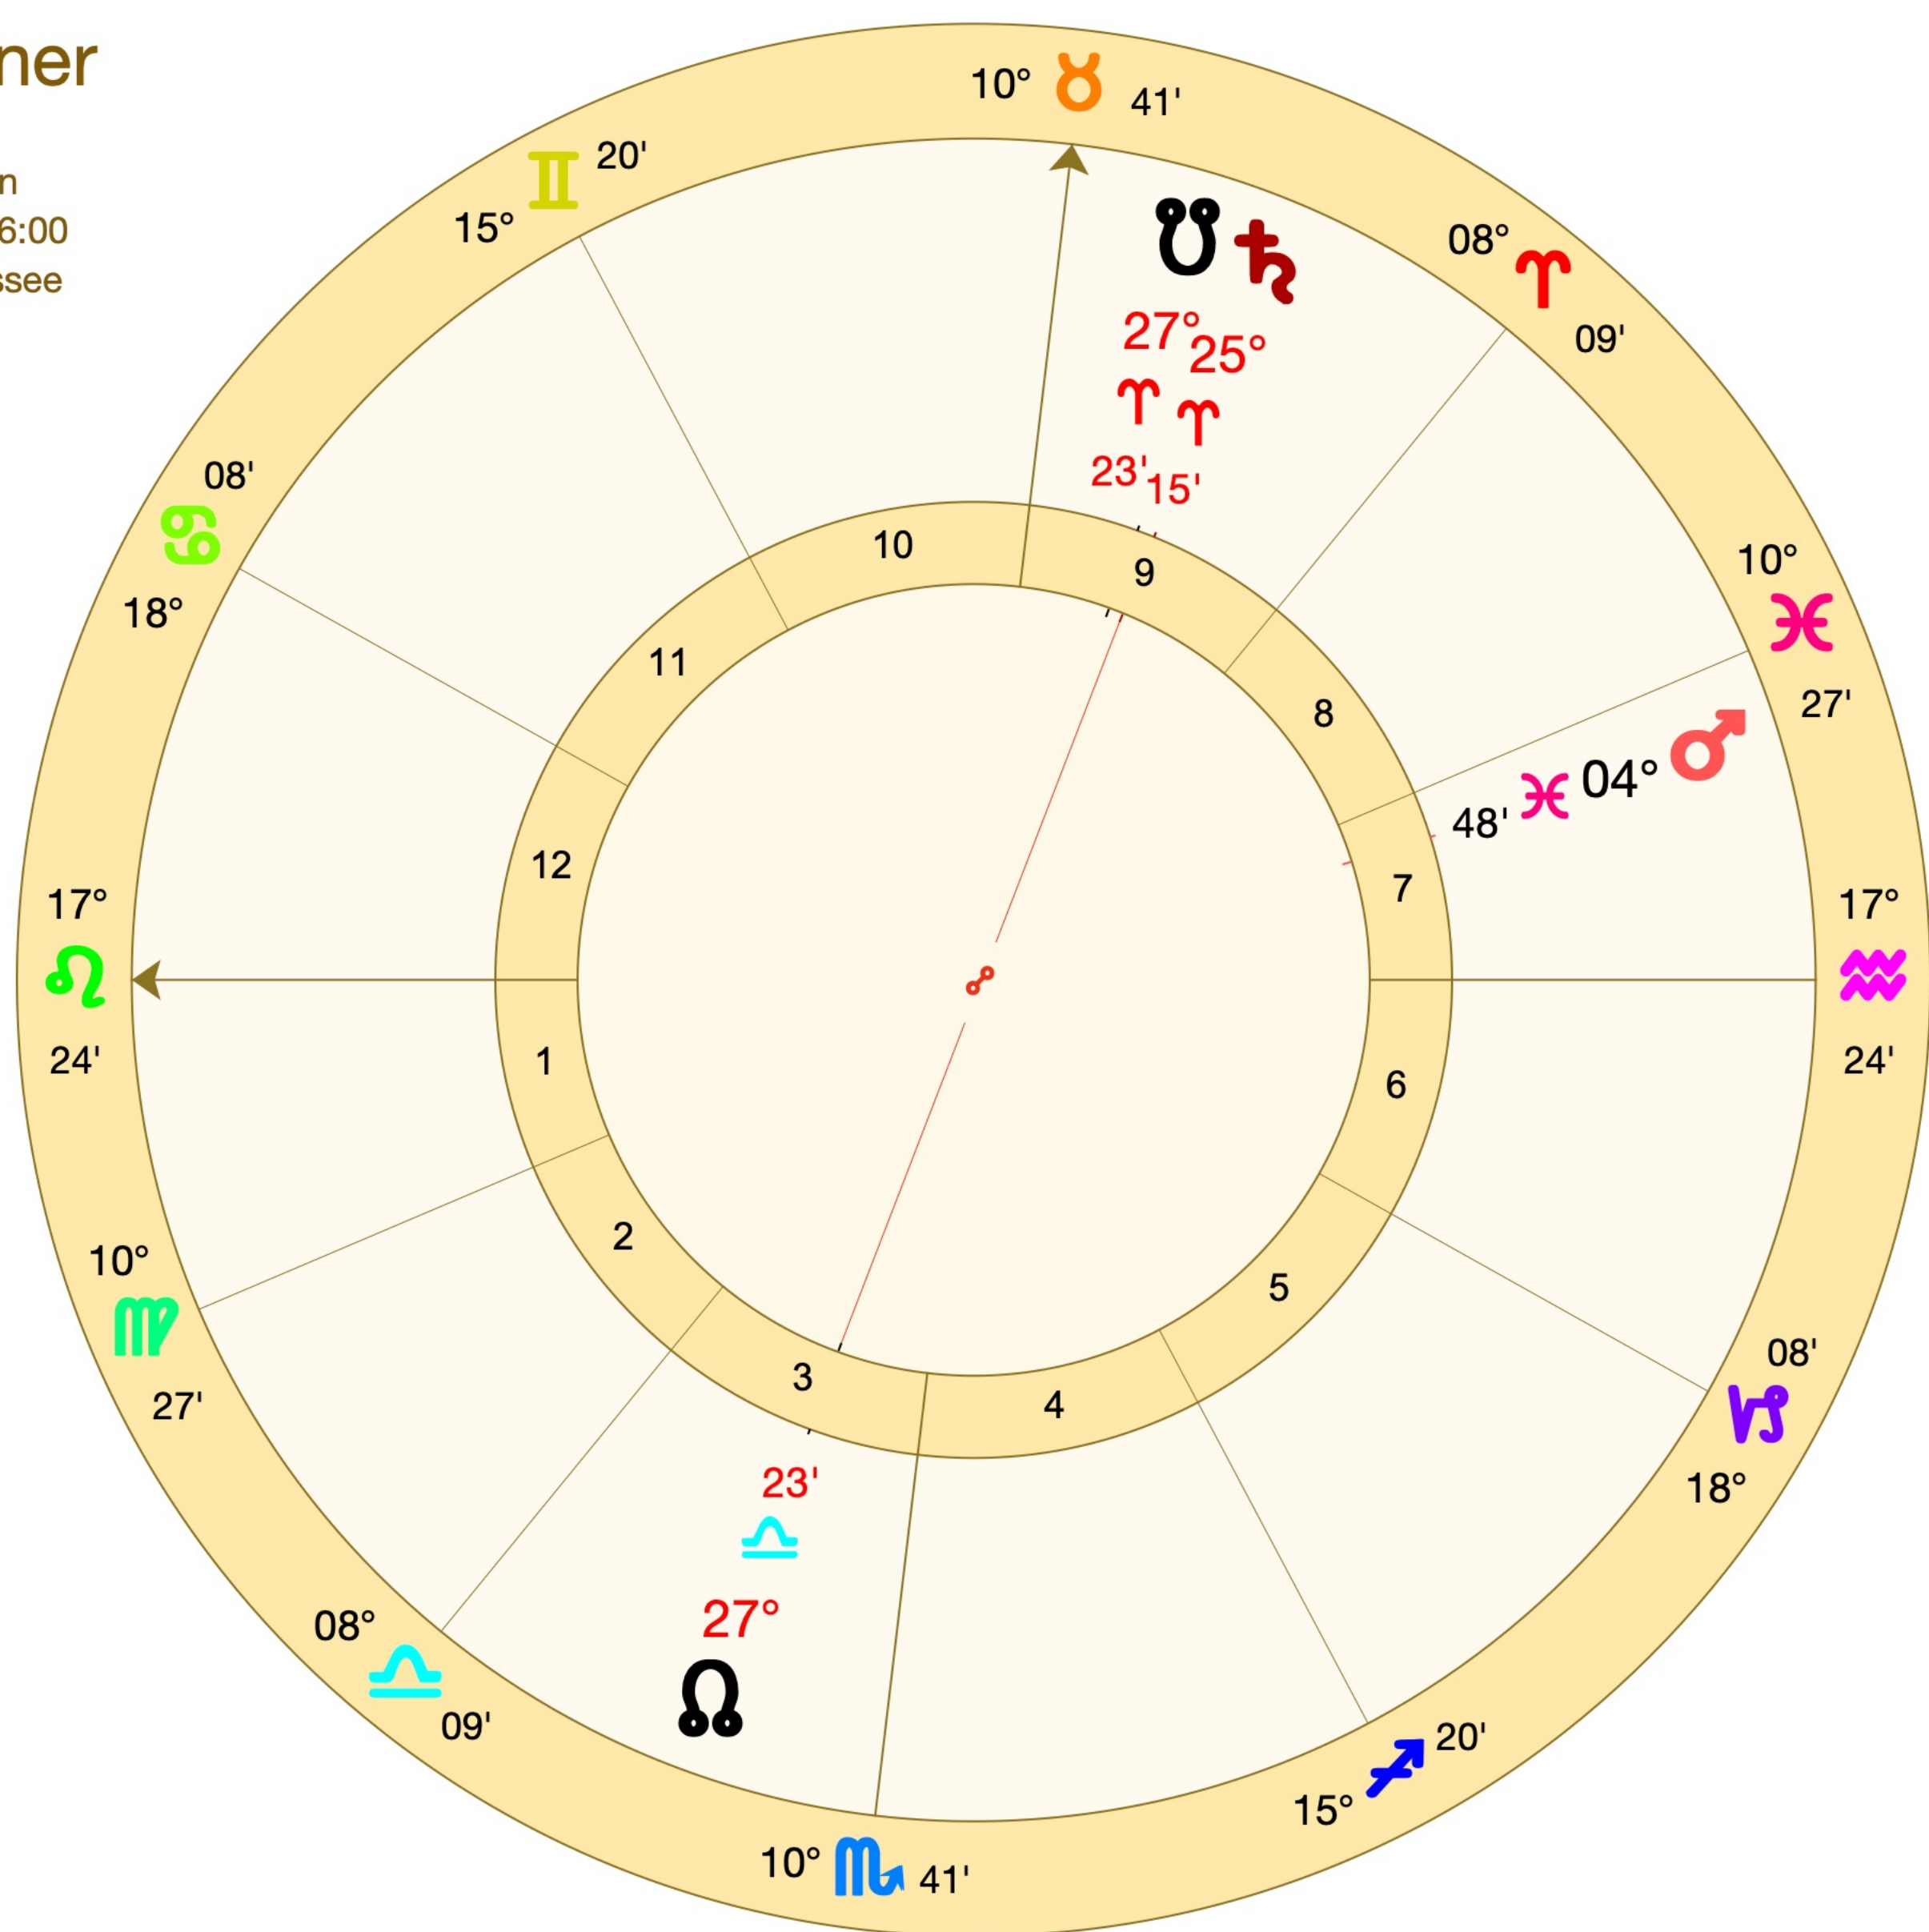

Tina Turner

Female

Nov 26 1939, Sun

10:10 PM CST +6:00

Nutbush, Tennessee

Geocentric

Tropical

Placidus

1

Tina Turner

Female

Nov 26 1939, Sun

10:10 PM CST +6:00

Nutbush, Tennessee

Geocentric

Tropical

Placidus

2

Tina Turner

Female

Nov 26 1939, Sun

10:10 PM CST +6:00

Nutbush, Tennessee

Geocentric

Tropical

Placidus

3

Tina Turner

Female

Nov 26 1939, Sun

10:10 PM CST +6:00

Nutbush, Tennessee