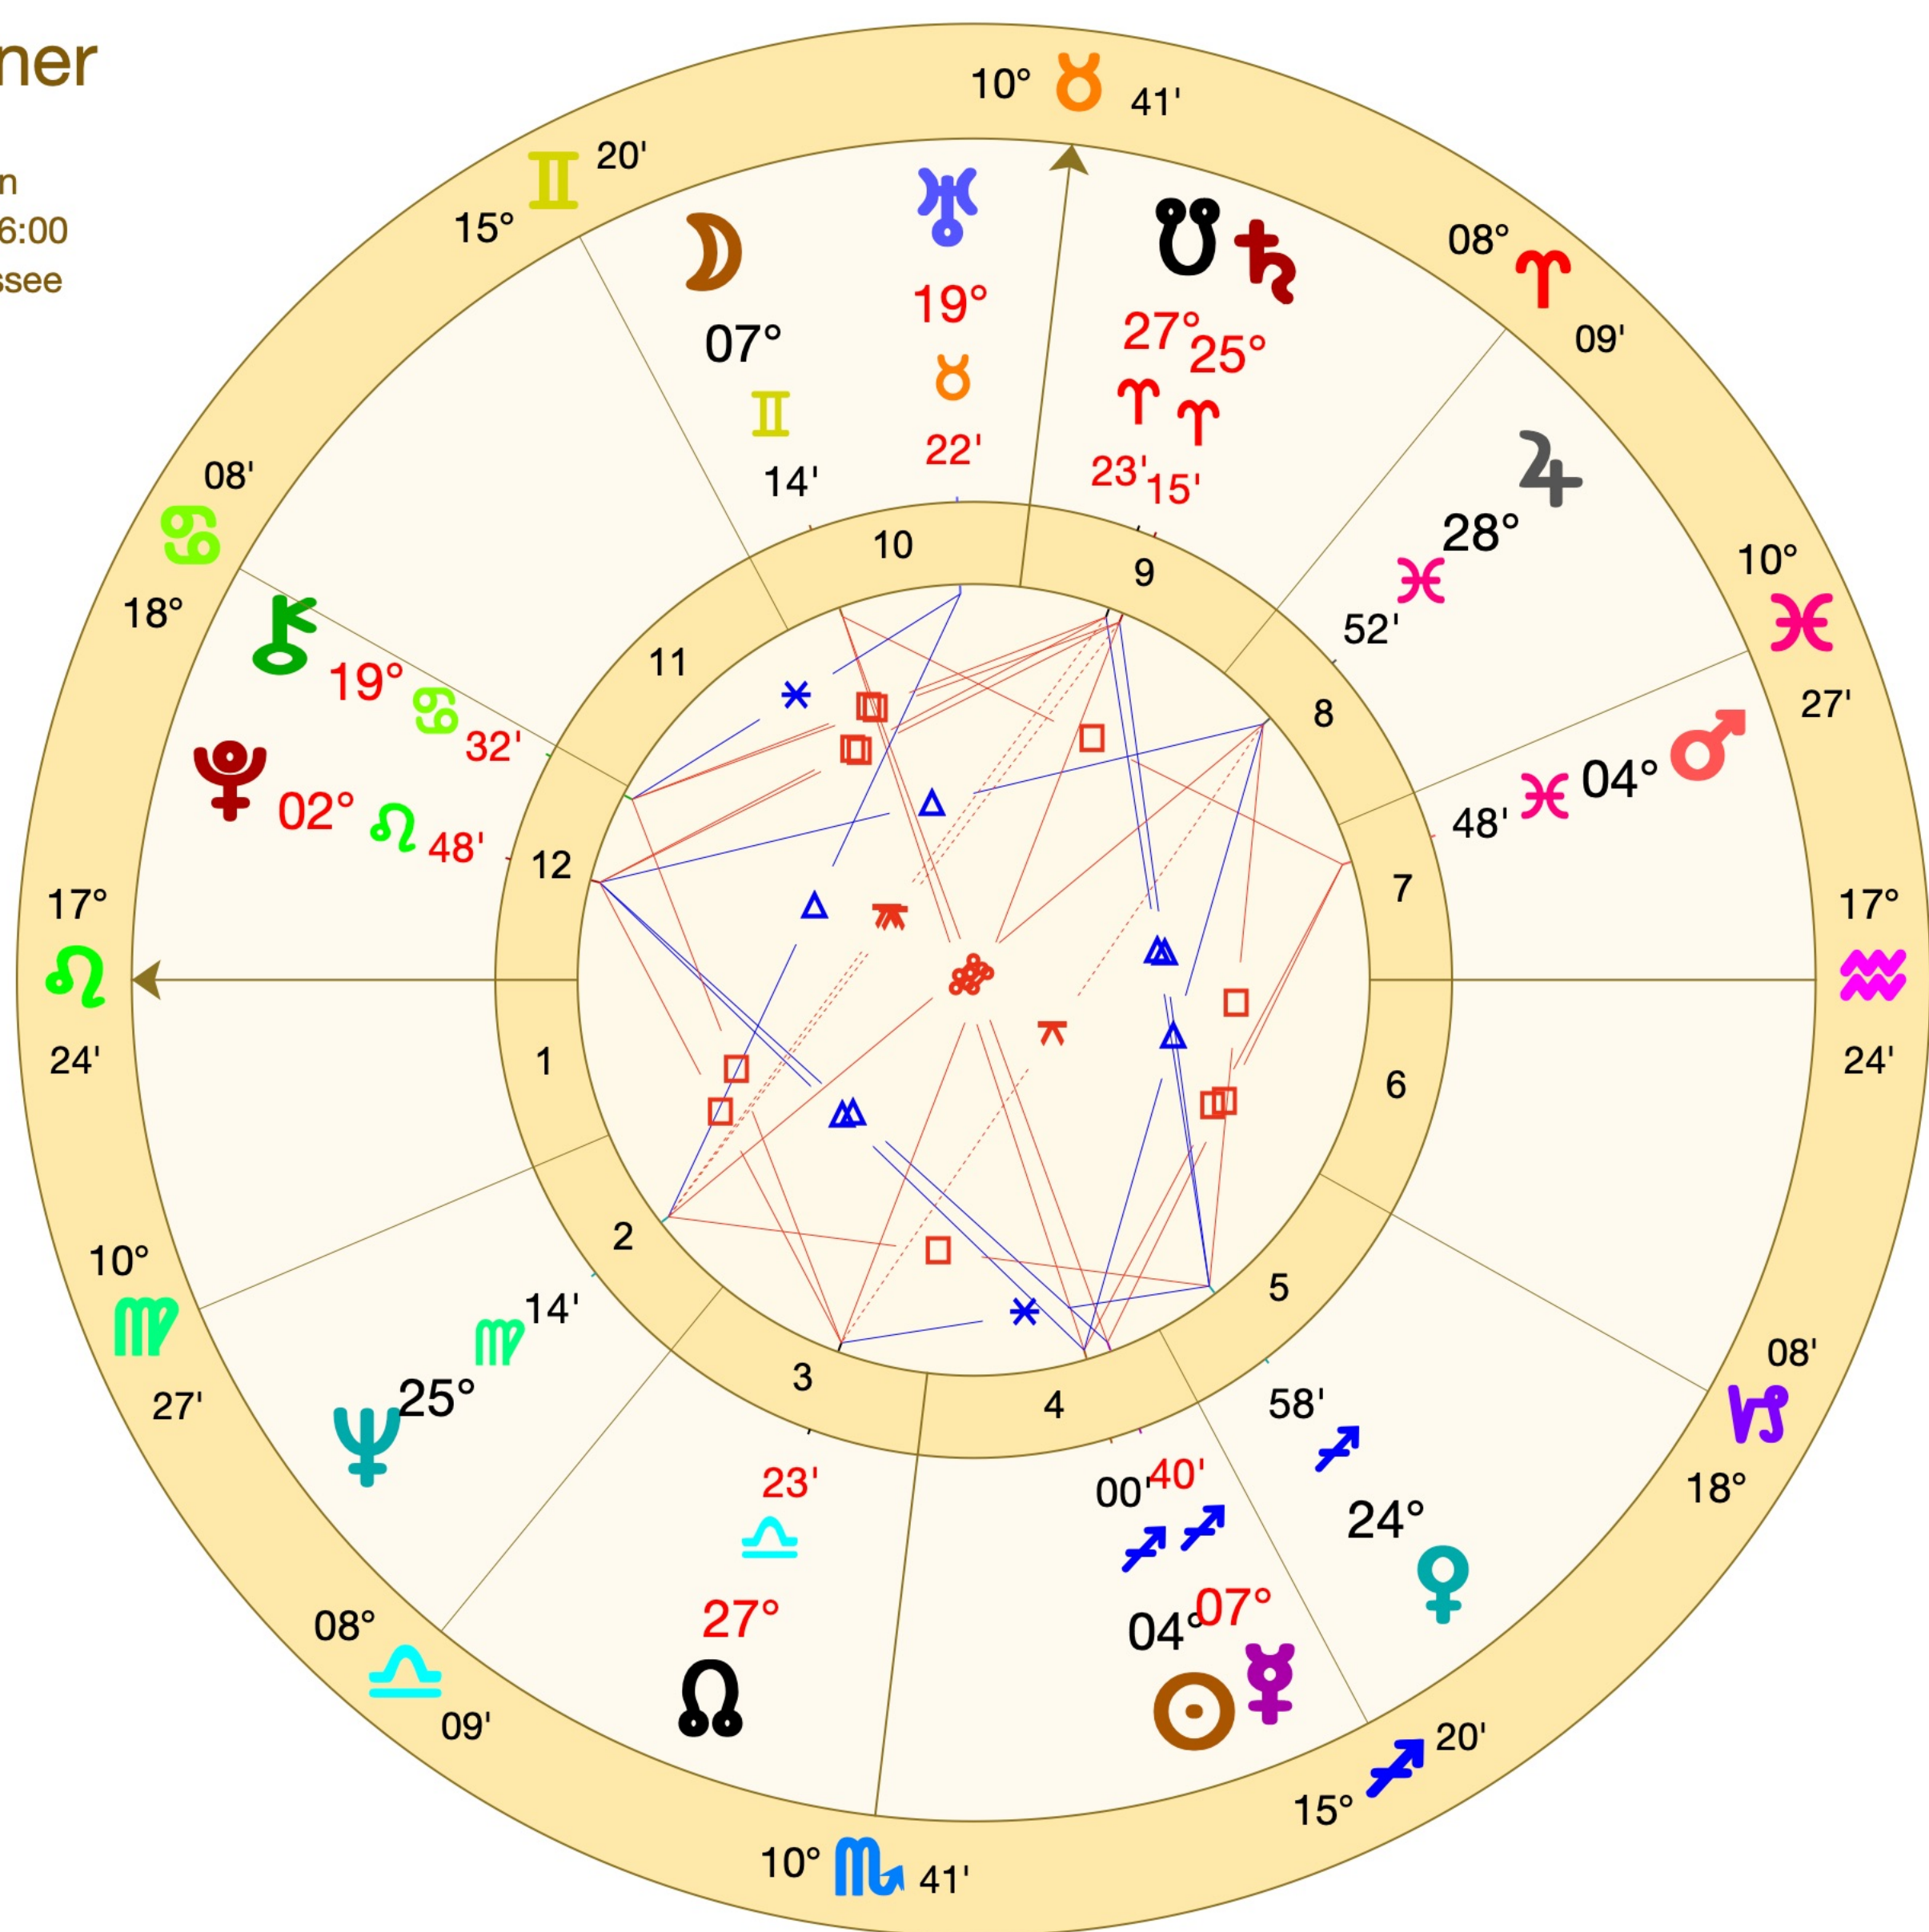

Tina Turner

Female

Nov 26 1939, Sun

10:10 PM CST +6:00

Nutbush, Tennessee

Geocentric

Tropical

Placidus

1

Tina Turner

Female

Nov 26 1939, Sun

10:10 PM CST +6:00

Nutbush, Tennessee

Geocentric

Tropical

Placidus

2

Tina Turner

Female

Nov 26 1939, Sun

10:10 PM CST +6:00

Nutbush, Tennessee

Geocentric

Tropical

Placidus

3

Tina Turner

Female

Nov 26 1939, Sun

10:10 PM CST +6:00

Nutbush, Tennessee